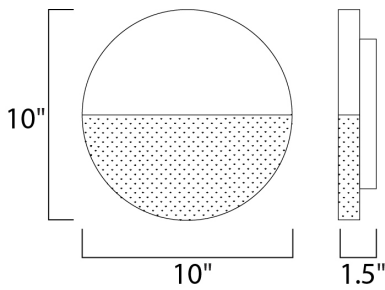

PRODUCT DESCRIPTION

MEASUREMENTS

DIMENSION : 10" W x 10" H x 1.5" Ext
 MAX OAH : 1.5" OAH 7.01" W x 0.83" H
 HANGING WEIGHT : 3.44 lb

LAMPING

INPUT VOLTAGE : 120V
 LUMENS : 1,050 Rated (831 Del.)
 BULB : 2 x 15W LED PCB Integrated , 15W Total
 BULB INCLUDED : (Integrated)
 DIMMABLE : Triac CL
 CRI : 90+ CRI
 COLOR_TEMP : 3000K

FINISHES OPTION

-  Black (BK)
-  Satin Aluminum (SA)
-  White (WT)

MATERIAL

Aluminum, Acrylic

RATINGS

cETLus
 Wet Location
 For Outdoor
 ADA

ADDITIONAL

INSTALL UP/DOWN: Any
 RATED LIFE 50000 Hours
 OPERATING TEMPERATURE:
 -20°C (-4°F), 40°C (104°F)